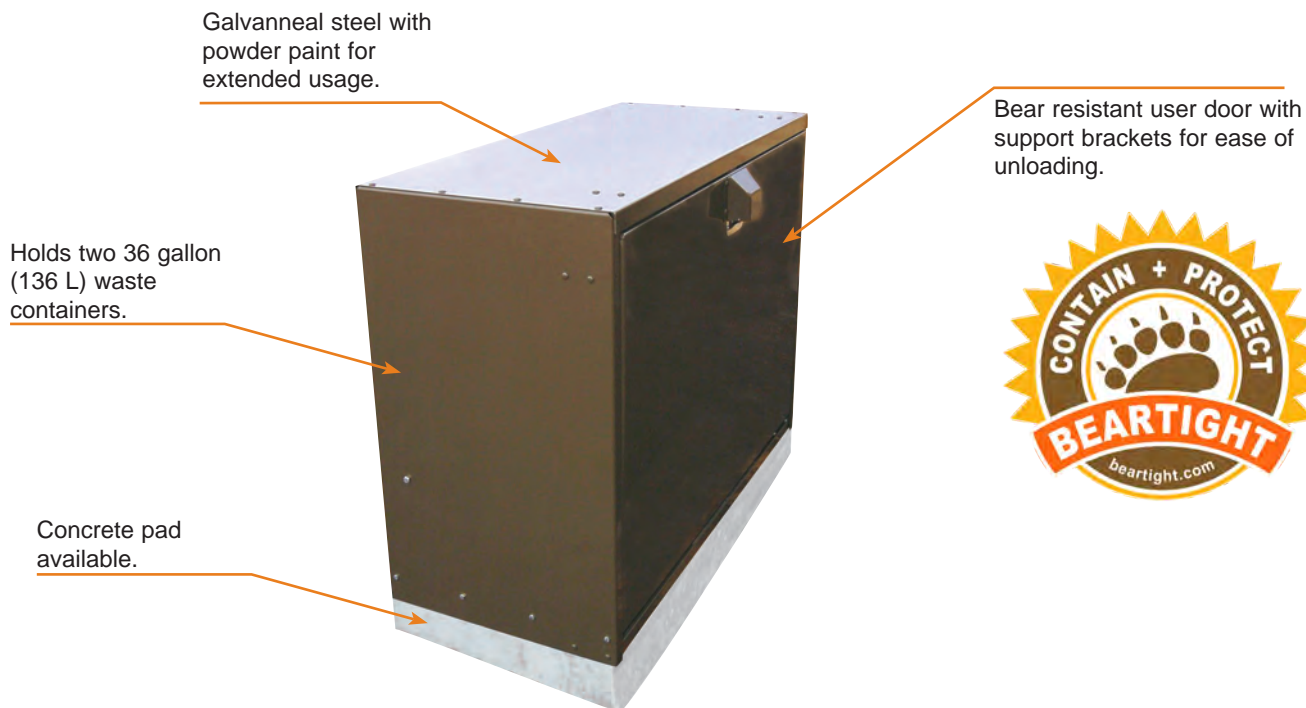

Hid-A-Can

**KEEP BINS IN,
ANIMALS OUT.
RESIDENTIAL CAN SECURITY.**

STORAGE

COLLECTION

TRANSFER

Hid-A-Can

Features

Perfect for cottage collection and tight locations.

Holds two 36 gallon (136L) containers.

Specifications

Capacity

272 L (72 US Gal)

Length

559 mm (22 in)

Width

1226 mm (48-1/4 in)