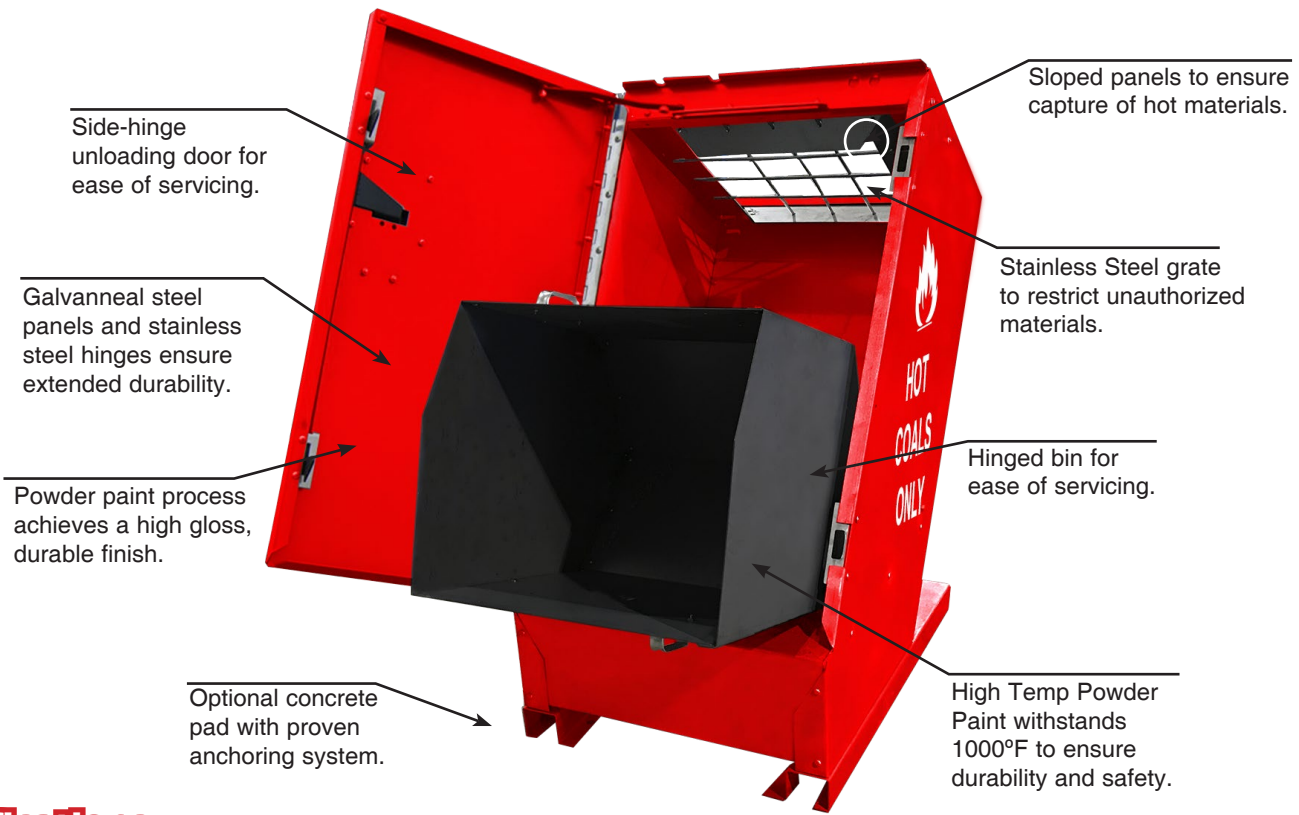

Hot Coal Container

**PUT THE FIRE OUT!
PROTECT NATURE.**

STORAGE

COLLECTION

TRANSFER

Features

Convenient and Safe way to dispose of hot coals and ashes from grills and fire pits.

- ✓ ADA Compliant
- ✓ Hands free containment and collection of hot coals
- ✓ Easy to use hinged hot coal bin with handles for ease of service
- ✓ Hot Coal Bin handles allow for safety when servicing

Specifications

HCC-L

HCC-L Container

Length

1070 mm (42 in)

Width

710 mm (28 in)

Height

1245 mm (49 in)

(Coal Bin) Capacity

151 L (40 Gal)

Length

483 mm (19 in)

Width

533 mm (21 in)

Height