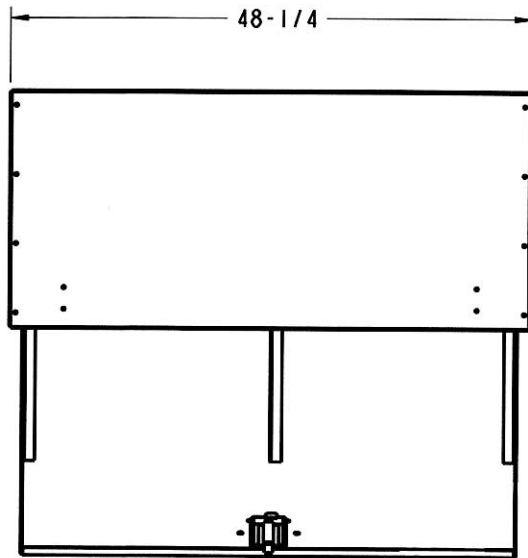

HAUL-ALL EQUIPMENT LTD.		NO.	REVISION	DCO NO DATE
PART NUMBER HC	DRAWN BY RBN-DL	1	RELEASED TO PRODUCTION.	X 19 DEC 06
NAME HID-A-CAN		2	X X X	X X
MATERIAL AS SHOWN	SCALE 1/16	3	X X X	X X
	FINISH NONE			

SCALE 1/16